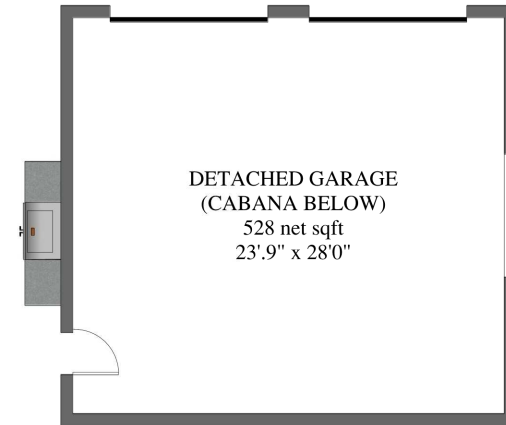

## DETACHED GUEST HOUSE

Guest House gross square footage.....707±