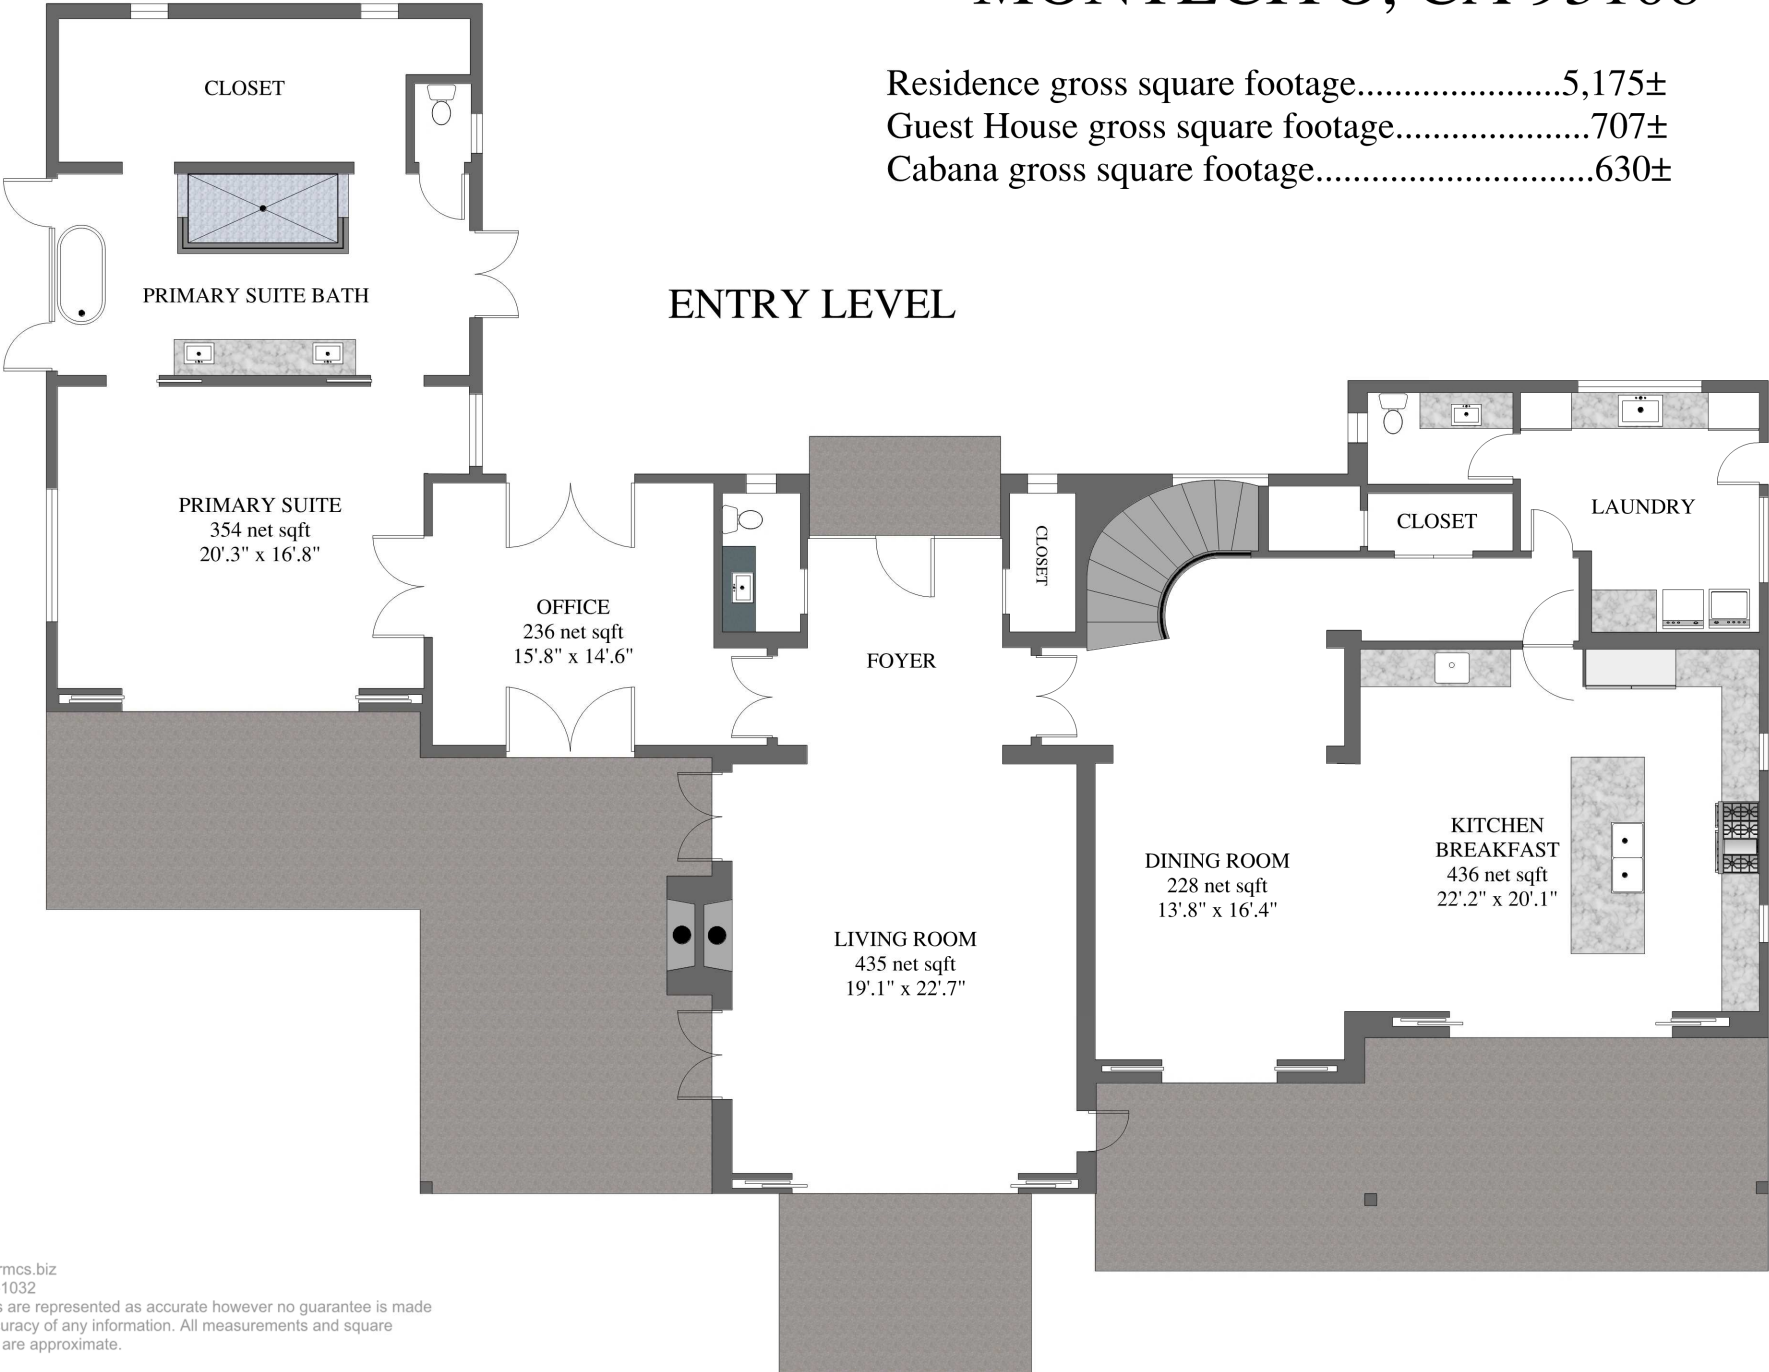

# 2957 EAST VALLEY RD MONTECITO, CA 93108

Residence gross square footage.....5,175±  
Guest House gross square footage.....707±  
Cabana gross square footage.....630±

↑  
N  
**SITE PLAN**  
NOTE: Not to scale

# 2957 EAST VALLEY RD MONTECITO, CA 93108

Residence gross square footage.....5,175±  
 Guest House gross square footage.....707±  
 Cabana gross square footage.....630±

ARMCS  
 mark@armcs.biz  
 805-448-1032  
 Drawings are represented as accurate however no guarantee is made  
 as to accuracy of any information. All measurements and square  
 footages are approximate.

# 2957 EAST VALLEY RD MONTECITO, CA 93108

Residence gross square footage.....5,175±  
Guest House gross square footage.....707±  
Cabana gross square footage.....630±

## DETACHED GUEST HOUSE

Guest House gross square footage.....707±