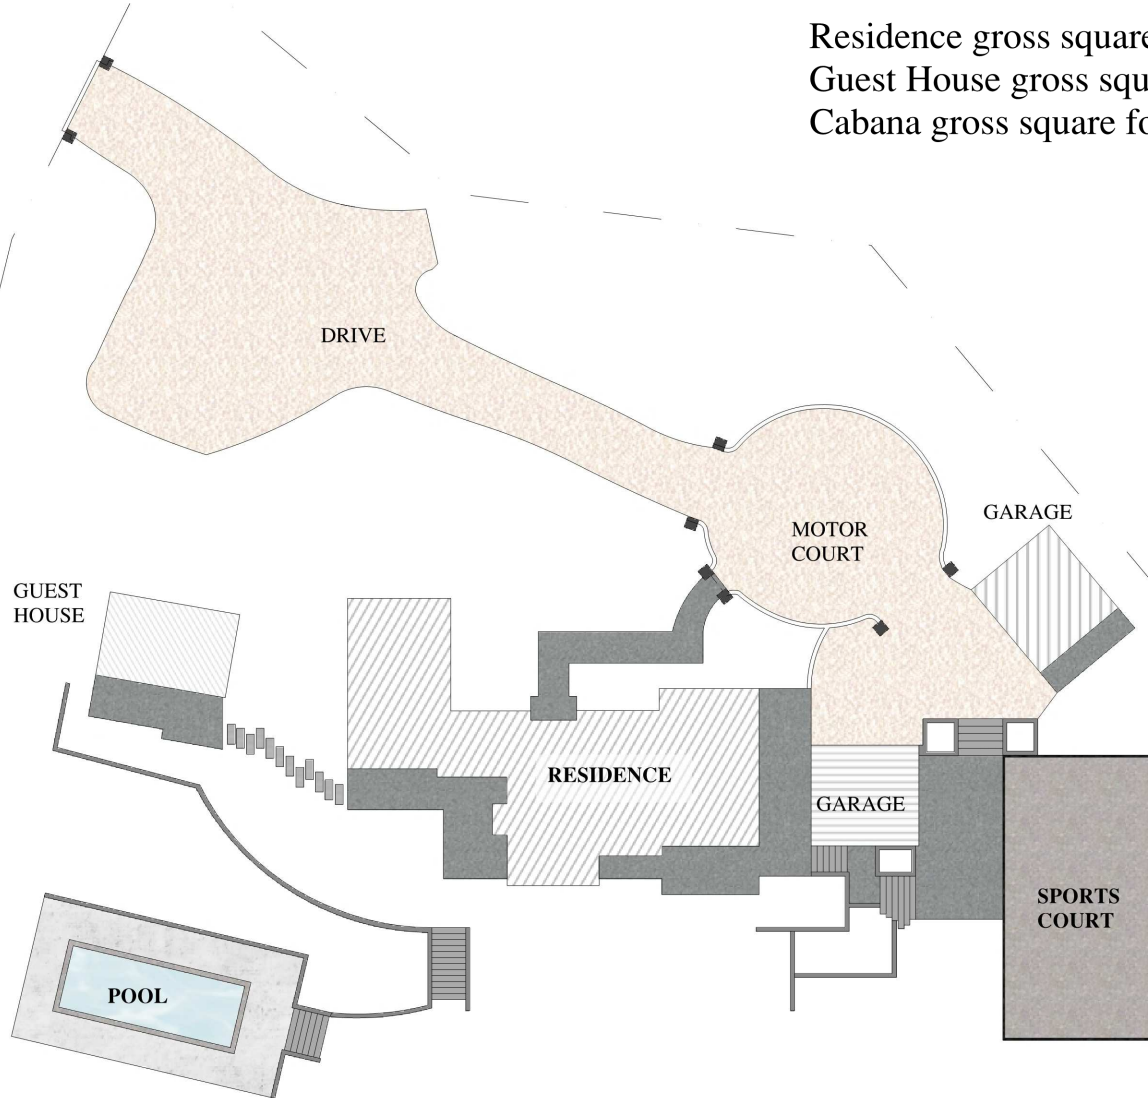

# 2957 EAST VALLEY RD MONTECITO, CA 93108

Residence gross square footage.....5,175±  
Guest House gross square footage.....707±  
Cabana gross square footage.....630±

↑  
N  
**SITE PLAN**  
NOTE: Not to scale

# 2957 EAST VALLEY RD MONTECITO, CA 93108

Residence gross square footage.....5,175±  
 Guest House gross square footage.....707±  
 Cabana gross square footage.....630±

ARMCS  
 mark@armcs.biz  
 805-448-1032  
 Drawings are represented as accurate however no guarantee is made  
 as to accuracy of any information. All measurements and square  
 footages are approximate.

# 2957 EAST VALLEY RD MONTECITO, CA 93108

Residence gross square footage.....5,175±  
Guest House gross square footage.....707±  
Cabana gross square footage.....630±

## UPPER LEVEL