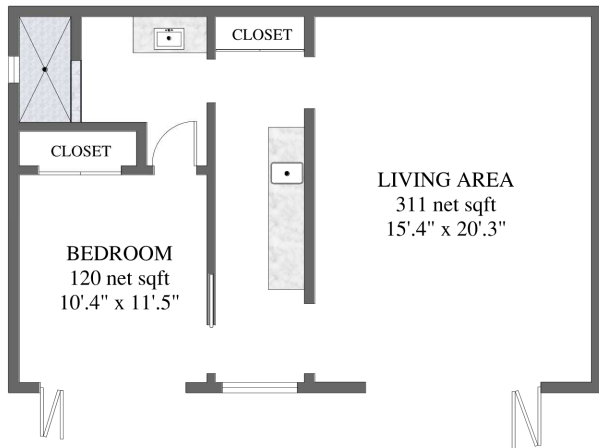

## DETACHED GUEST HOUSE

Guest House gross square footage.....707±